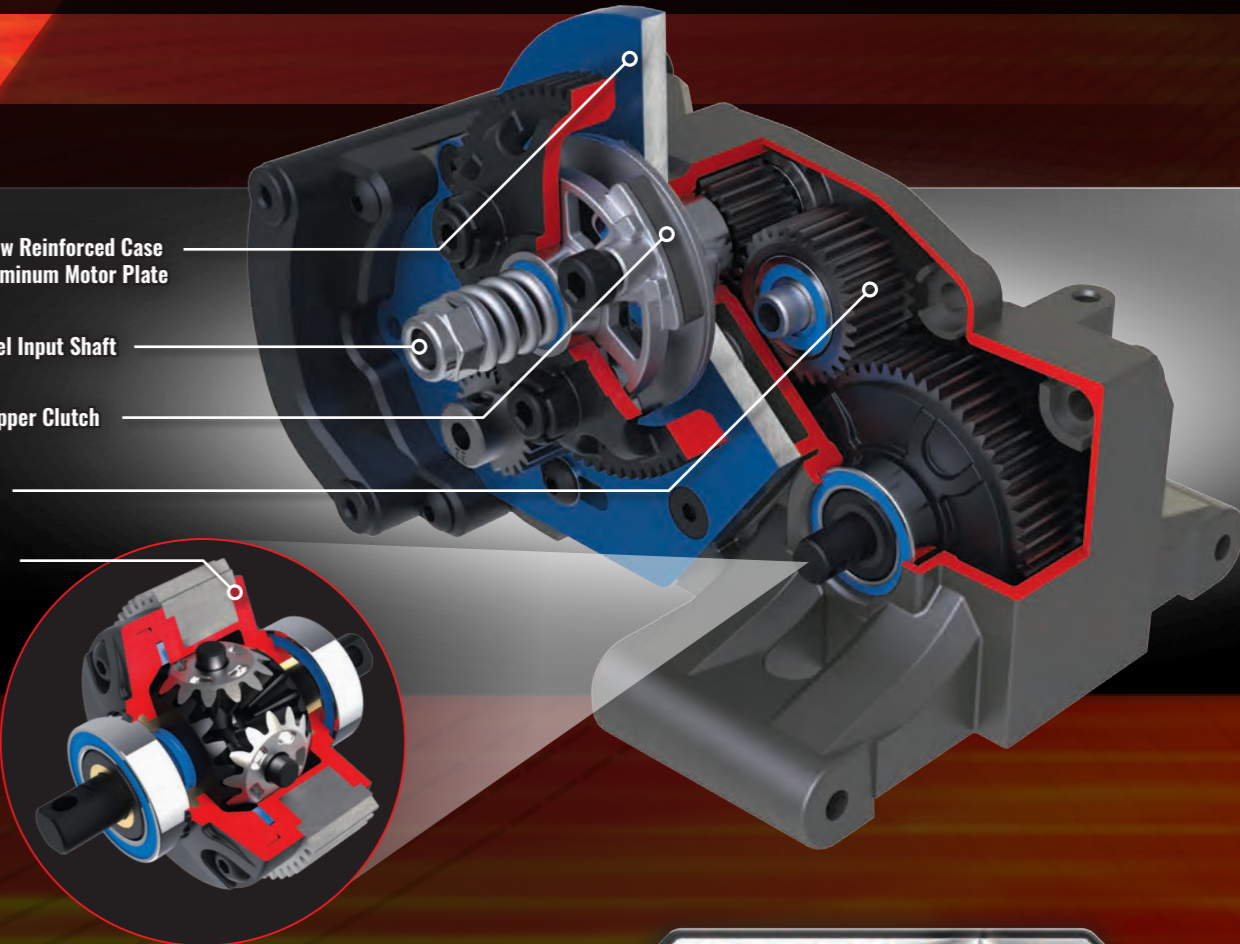

**WATERPROOF
ELECTRONICS**

PRO SERIES
MAGNUM
272R

TRAXXAS